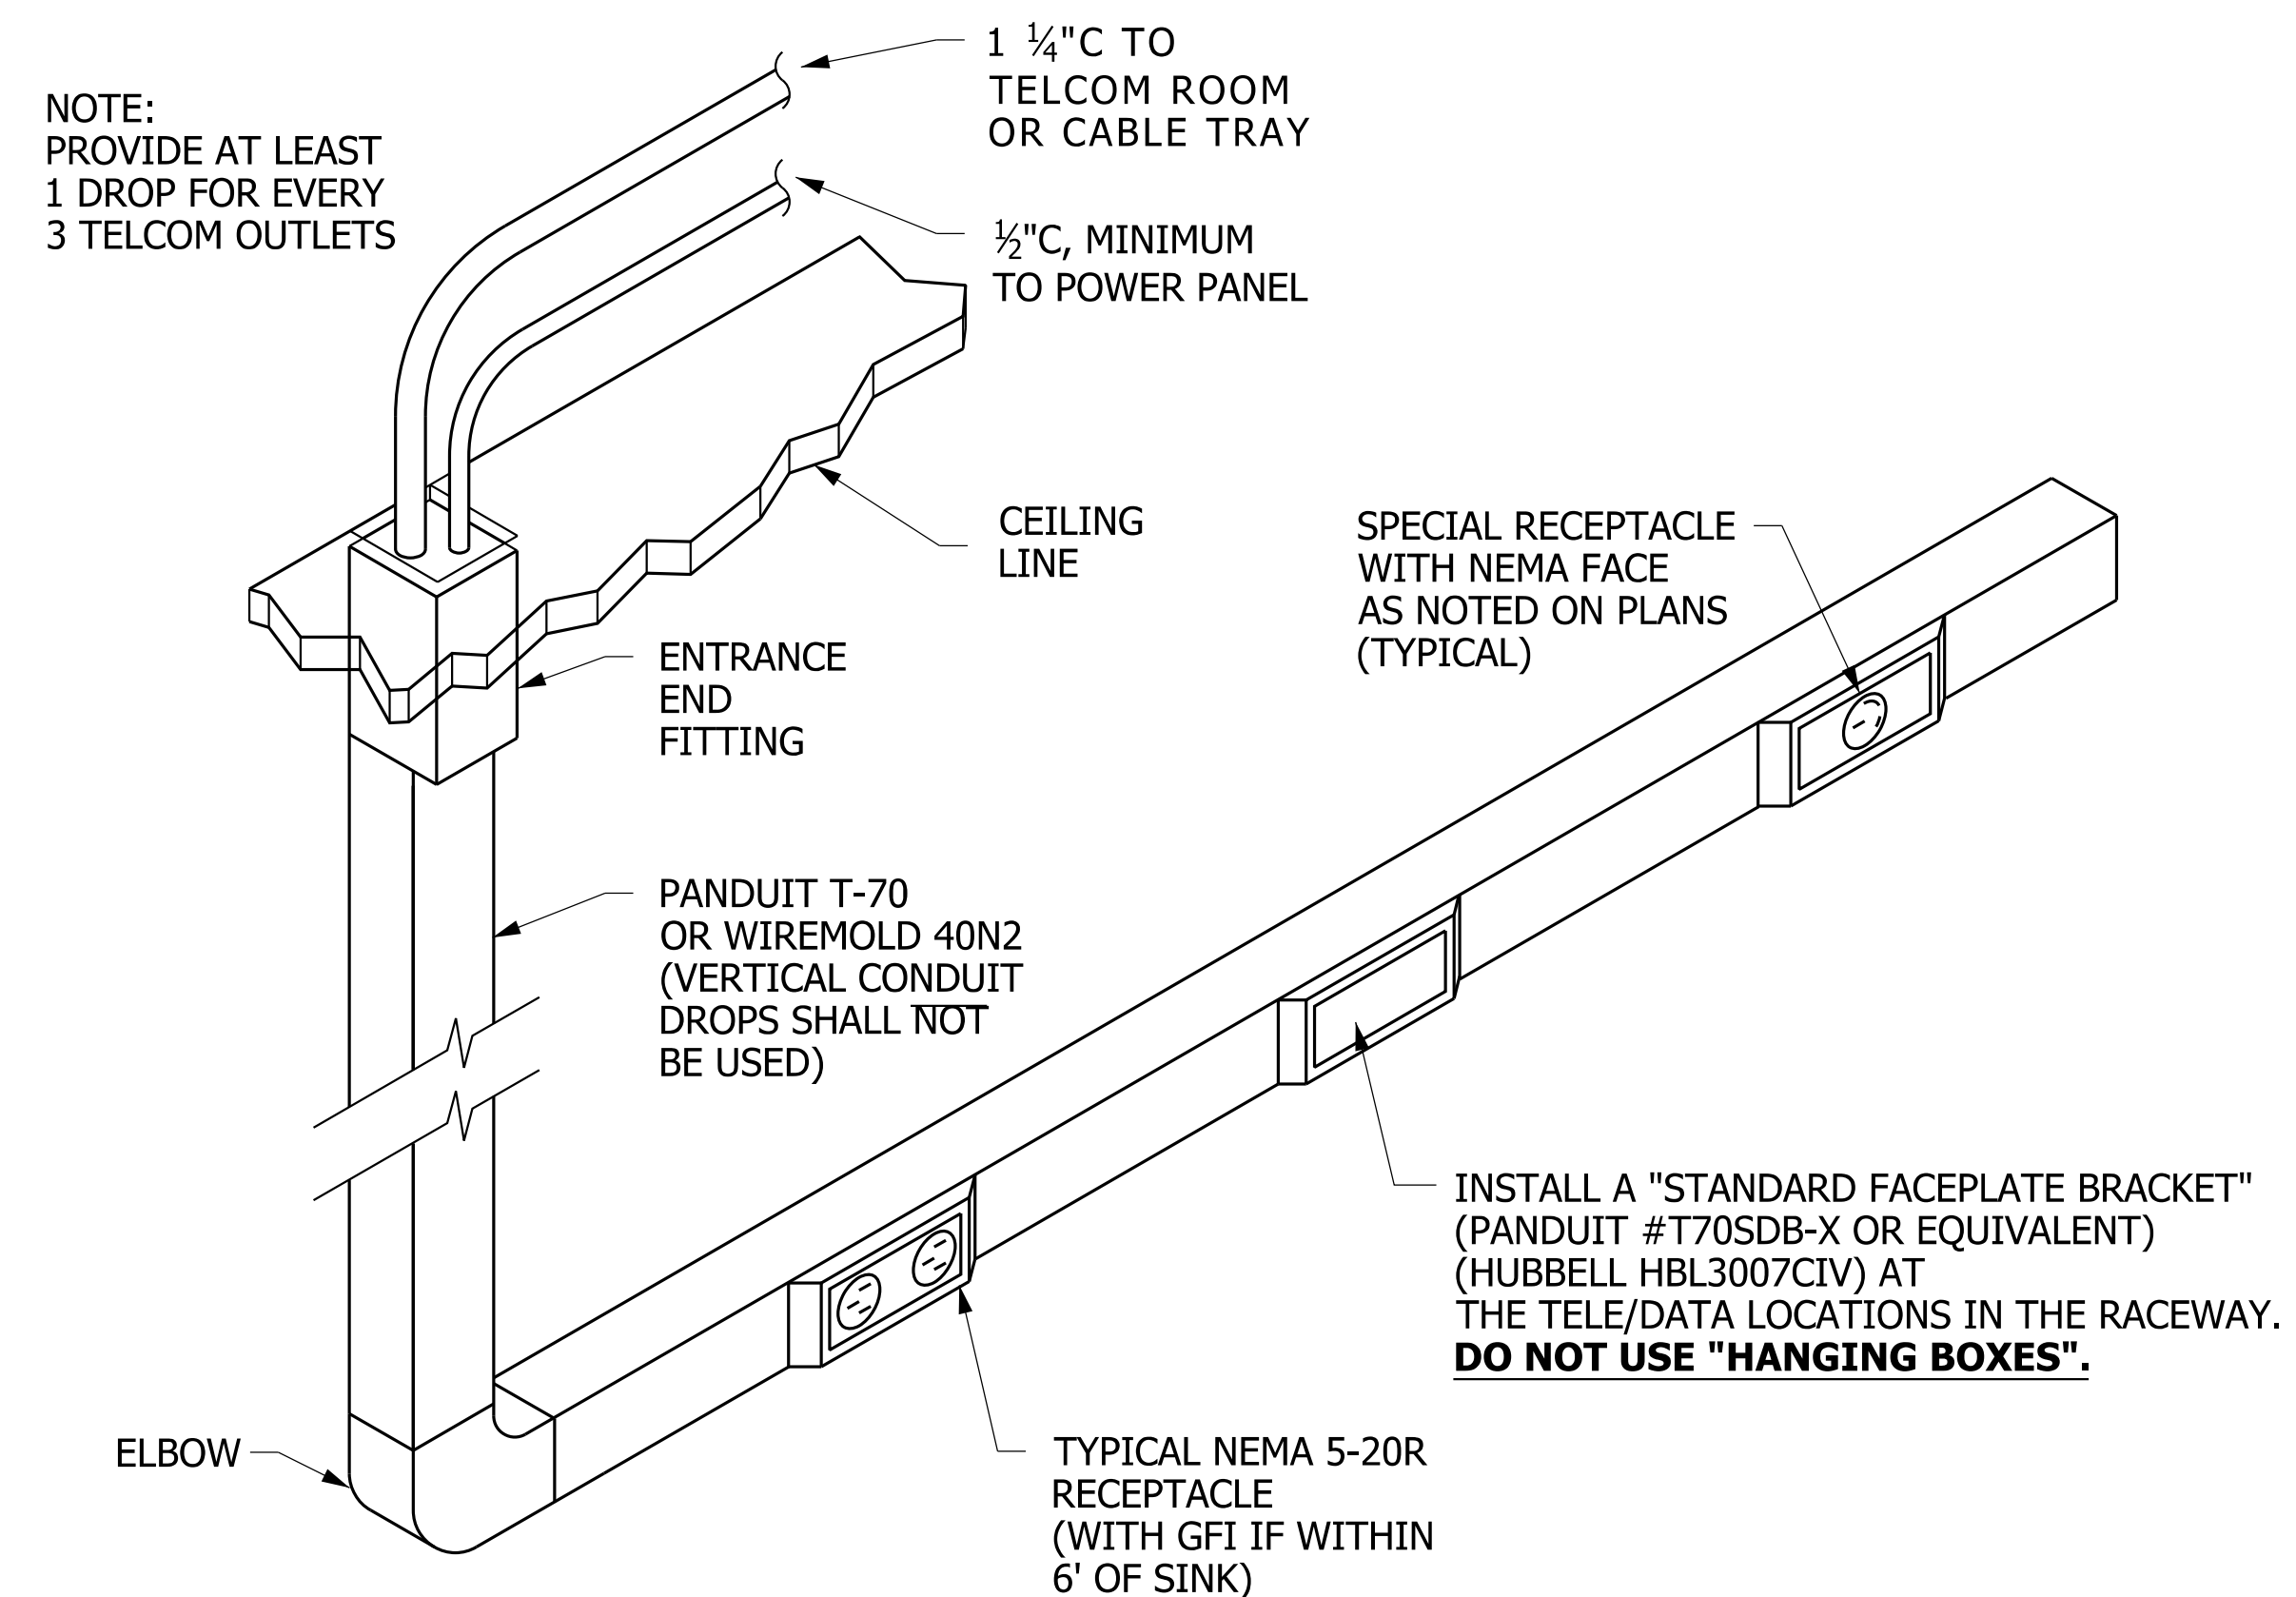

## BENCHTOP VERTICAL PLASTIC RACEWAY INSTALLATION

NO SCALE

26053321.dgn

## INSTALLATION DETAIL - FOR EXISTING WALLS TYPICAL DUAL CHANNEL PLASTIC RACEWAY

NO SCALE

26053321.dgn