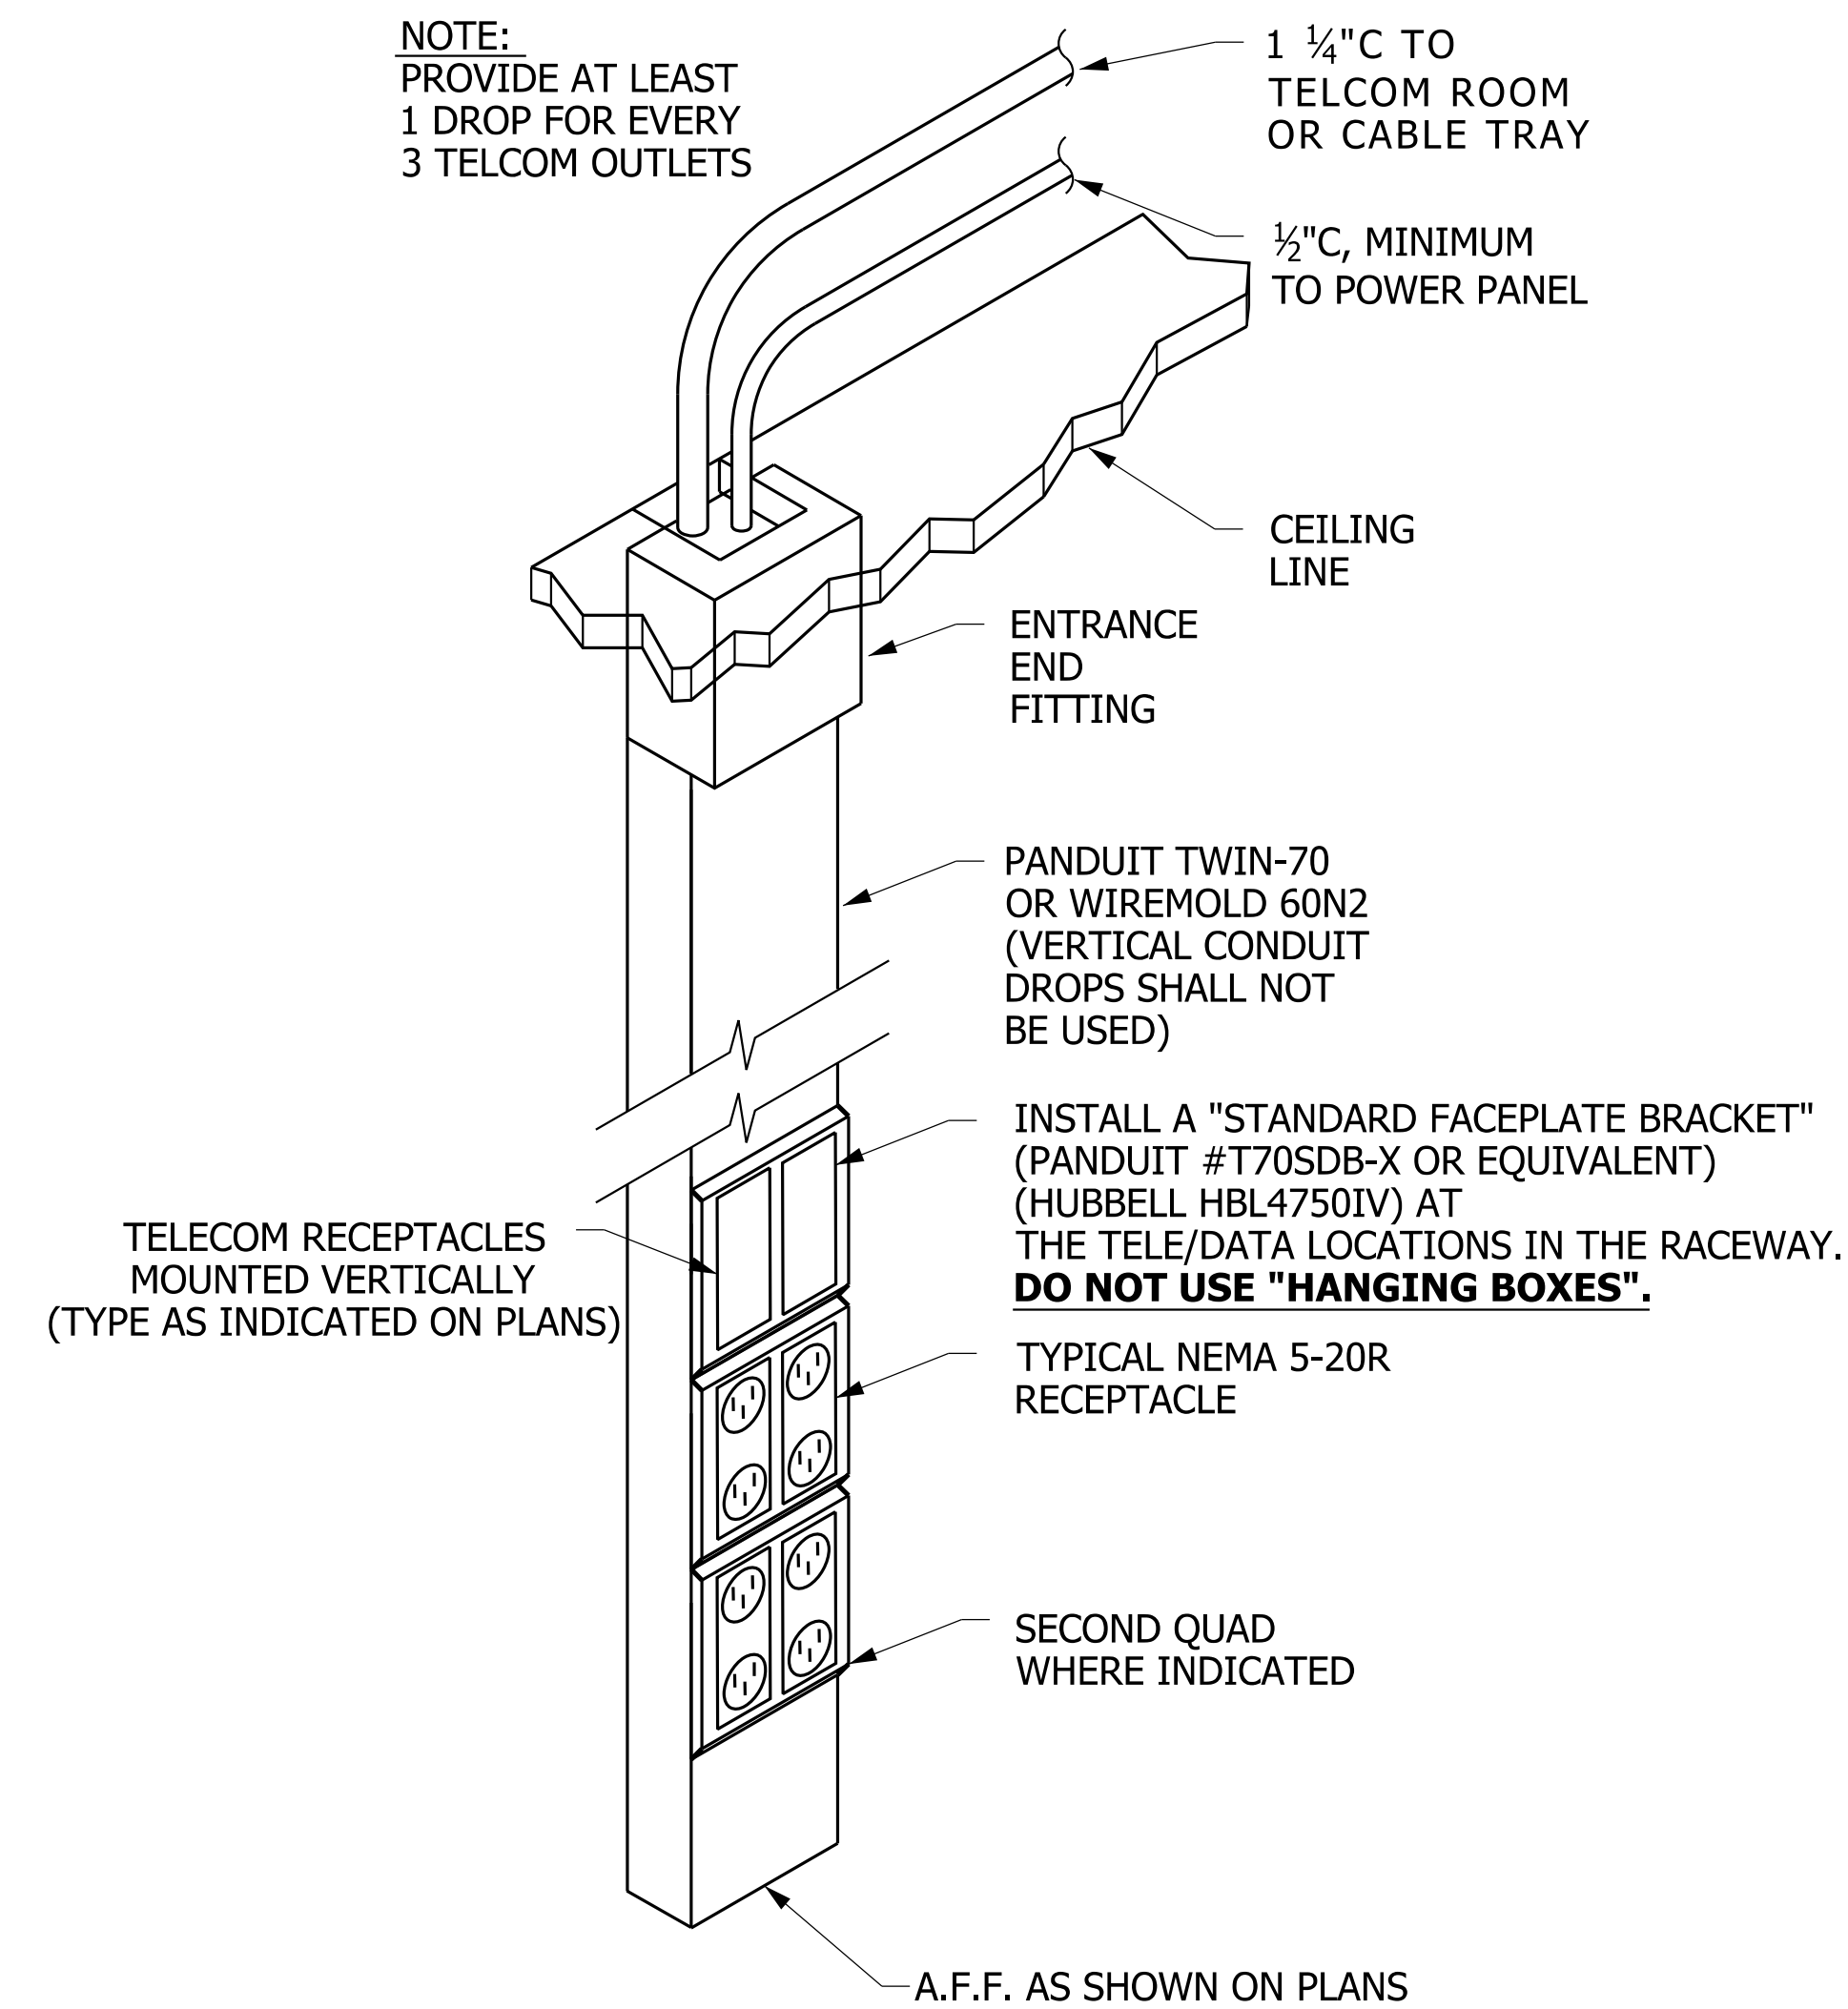

## BENCHTOP VERTICAL PLASTIC RACEWAY INSTALLATION

NO SCALE

26053321.dgn

## INSTALLATION DETAIL - FOR EXISTING WALLS TYPICAL DUAL CHANNEL PLASTIC RACEWAY

NO SCALE

26053321.dgn